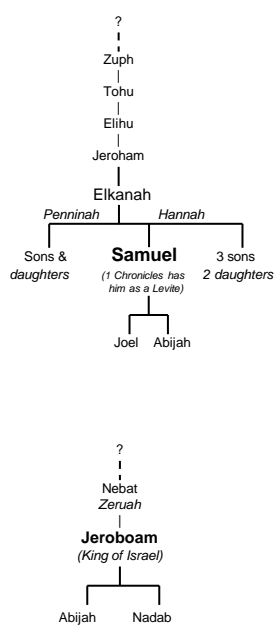

BIBLE FAMILY TREE

Notes:

- Primary Sources: Gen 4, 11, 22, 36; Numbers 26; Judges (various); 1 & 2 Kings (various); 1 Chronicles 1-9, 23; 2 Chronicles (various); Matthew 1; Luke 1, 3
- Females are in italics.
- Relative importance indicated by size and/or boldfacing.
- Names in gray are only found in 1 Chronicles.
- I have added in notes on inconsistencies (e.g. Samuel's ancestry); time periods (e.g. during the return); how long people lived (in parenthesis), judged (j.# of years), or reigned (r.# of years); and bits of relevant extra information (e.g. Jehoram killed his brothers).
- Spellings are from the NIV (1984).

Rachel (Jacob's cousin)

Rachel

???

Joseph (110) (17-bad report; 30-Pharaoh's dreams; 39-reveal to brothers)

Benjamin

other daughter(s)

Asenath, daughter of Potiphera, priest of On

Joshua (110)

tribe of Manasseh
tribe of Ephraim

Saul/Paul