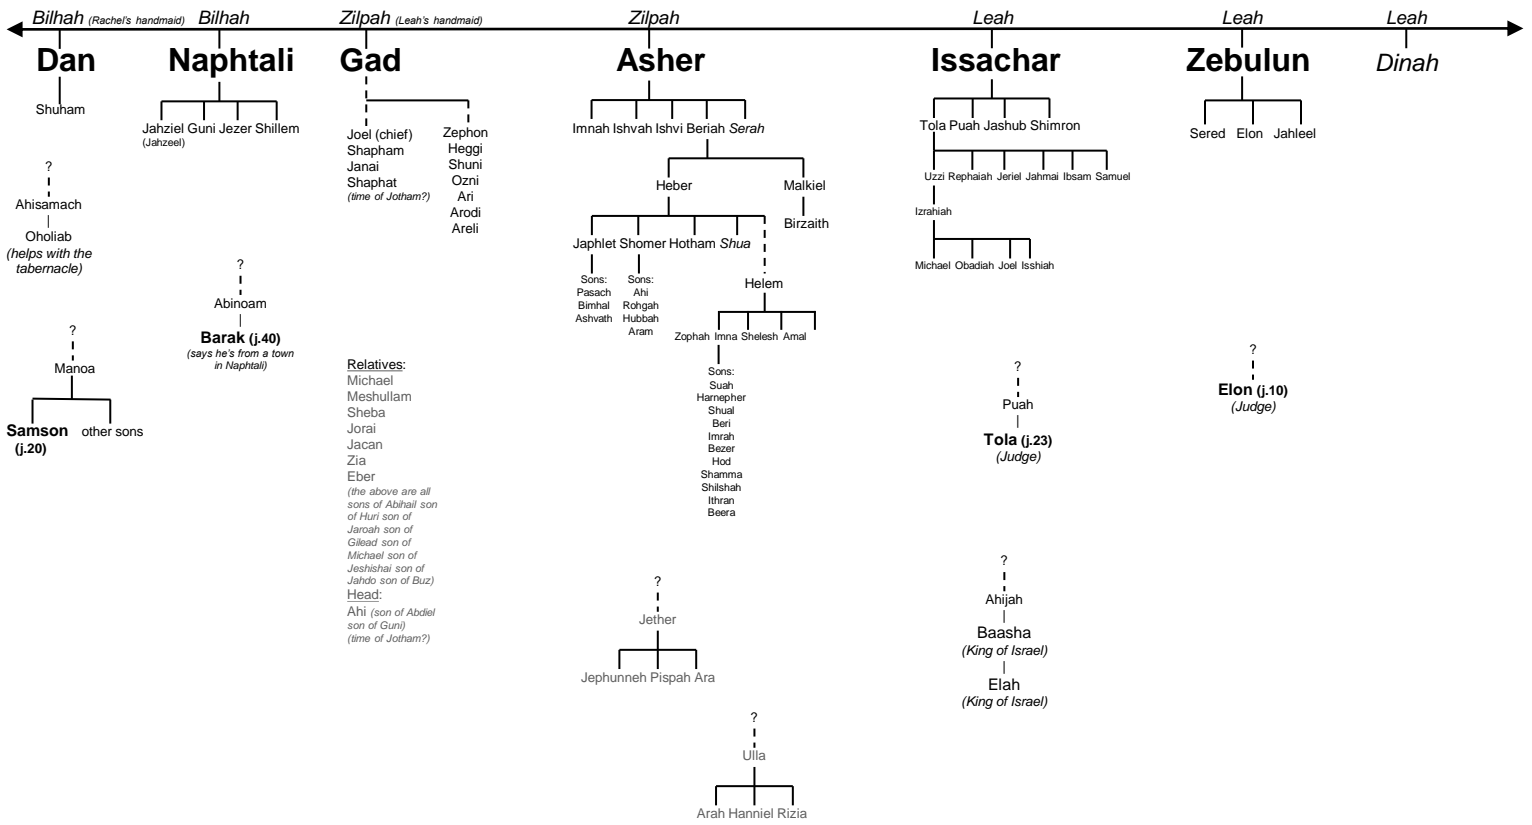

BIBLE FAMILY TREE

Notes:

- Primary Sources: Gen 4, 11, 22, 36; Numbers 26; Judges (various); 1 & 2 Kings (various); 1 Chronicles 1-9, 23; 2 Chronicles (various); Matthew 1; Luke 1, 3
- Females are in italics.
- Relative importance indicated by size and/or boldfacing.
- Names in gray are only found in 1 Chronicles.
- I have added in notes on inconsistencies (e.g. Samuel's ancestry); time periods (e.g. during the return); how long people lived (in parenthesis), judged (j.# of years), or reigned (r.# of years); and bits of relevant extra information (e.g. Jehoram killed his brothers).
- Spellings are from the NIV (1984).

Rachel (Jacob's cousin)

Rachel

???

Joseph (110) (17-bad report; 30-Pharaoh's dreams; 39-reveal to brothers)

Benjamin

other daughter(s)

Asenath, daughter of Potiphera, priest of On

Joshua (110)

tribe of Manasseh
tribe of Ephraim

Saul/Paul