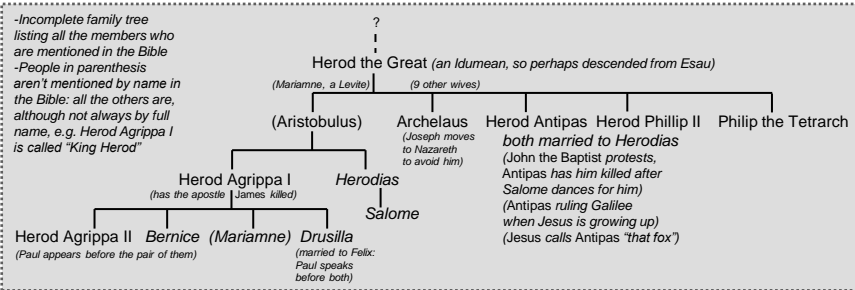

BIBLE FAMILY TREE

Notes:

- Primary Sources: Gen 4, 11, 22, 36; Numbers 26; Judges (various); 1 & 2 Kings (various); 1 Chronicles 1-9, 23; 2 Chronicles (various); Matthew 1; Luke 1, 3
- Females are in italics.
- Relative importance indicated by size and/or boldfacing.
- Names in gray are only found in 1 Chronicles.
- I have added in notes on inconsistencies (e.g. Samuel's ancestry); time periods (e.g. during the return); how long people lived (in parenthesis), judged (j.# of years), or reigned (r.# of years); and bits of relevant extra information (e.g. Jehoram killed his brothers).
- Spellings are from the NIV (1984).

Rachel (Jacob's cousin)

Rachel

???

Joseph (110) (17-bad report; 30-Pharaoh's dreams; 39-reveal to brothers)

Benjamin

other daughter(s)

Asenath, daughter of Potiphera, priest of On

Joshua (110)

tribe of Manasseh
tribe of Ephraim

Saul/Paul