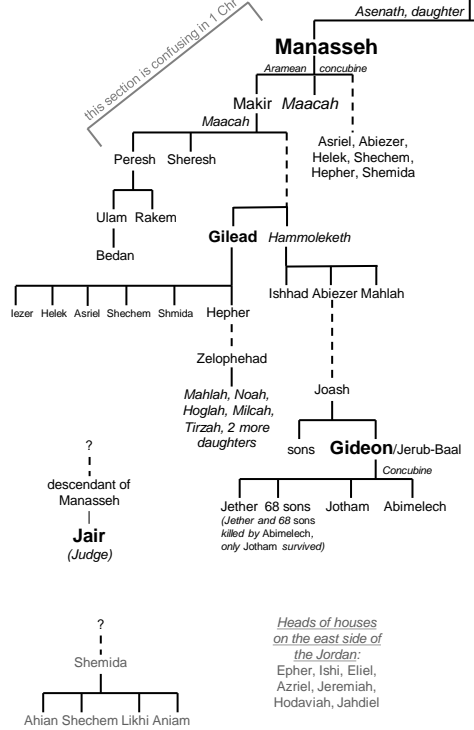

BIBLE FAMILY TREE

Notes:

- Primary Sources: Gen 4, 11, 22, 36; Numbers 26; Judges (various); 1 & 2 Kings (various); 1 Chronicles 1-9, 23; 2 Chronicles (various); Matthew 1; Luke 1, 3
- Females are in italics.
- Relative importance indicated by size and/or boldfacing.
- Names in gray are only found in 1 Chronicles.
- I have added in notes on inconsistencies (e.g. Samuel's ancestry); time periods (e.g. during the return); how long people lived (in parenthesis), judged (j.# of years), or reigned (r.# of years); and bits of relevant extra information (e.g. Jehoram killed his brothers).
- Spellings are from the NIV (1984).

Rachel (Jacob's cousin)

Rachel

???

Joseph (110) (17-bad report; 30-Pharaoh's dreams; 39-reveal to brothers)

Benjamin

other daughter(s)

Asenath, daughter of Potiphera, priest of On

Joshua (110)

tribe of Manasseh
tribe of Ephraim

Saul/Paul