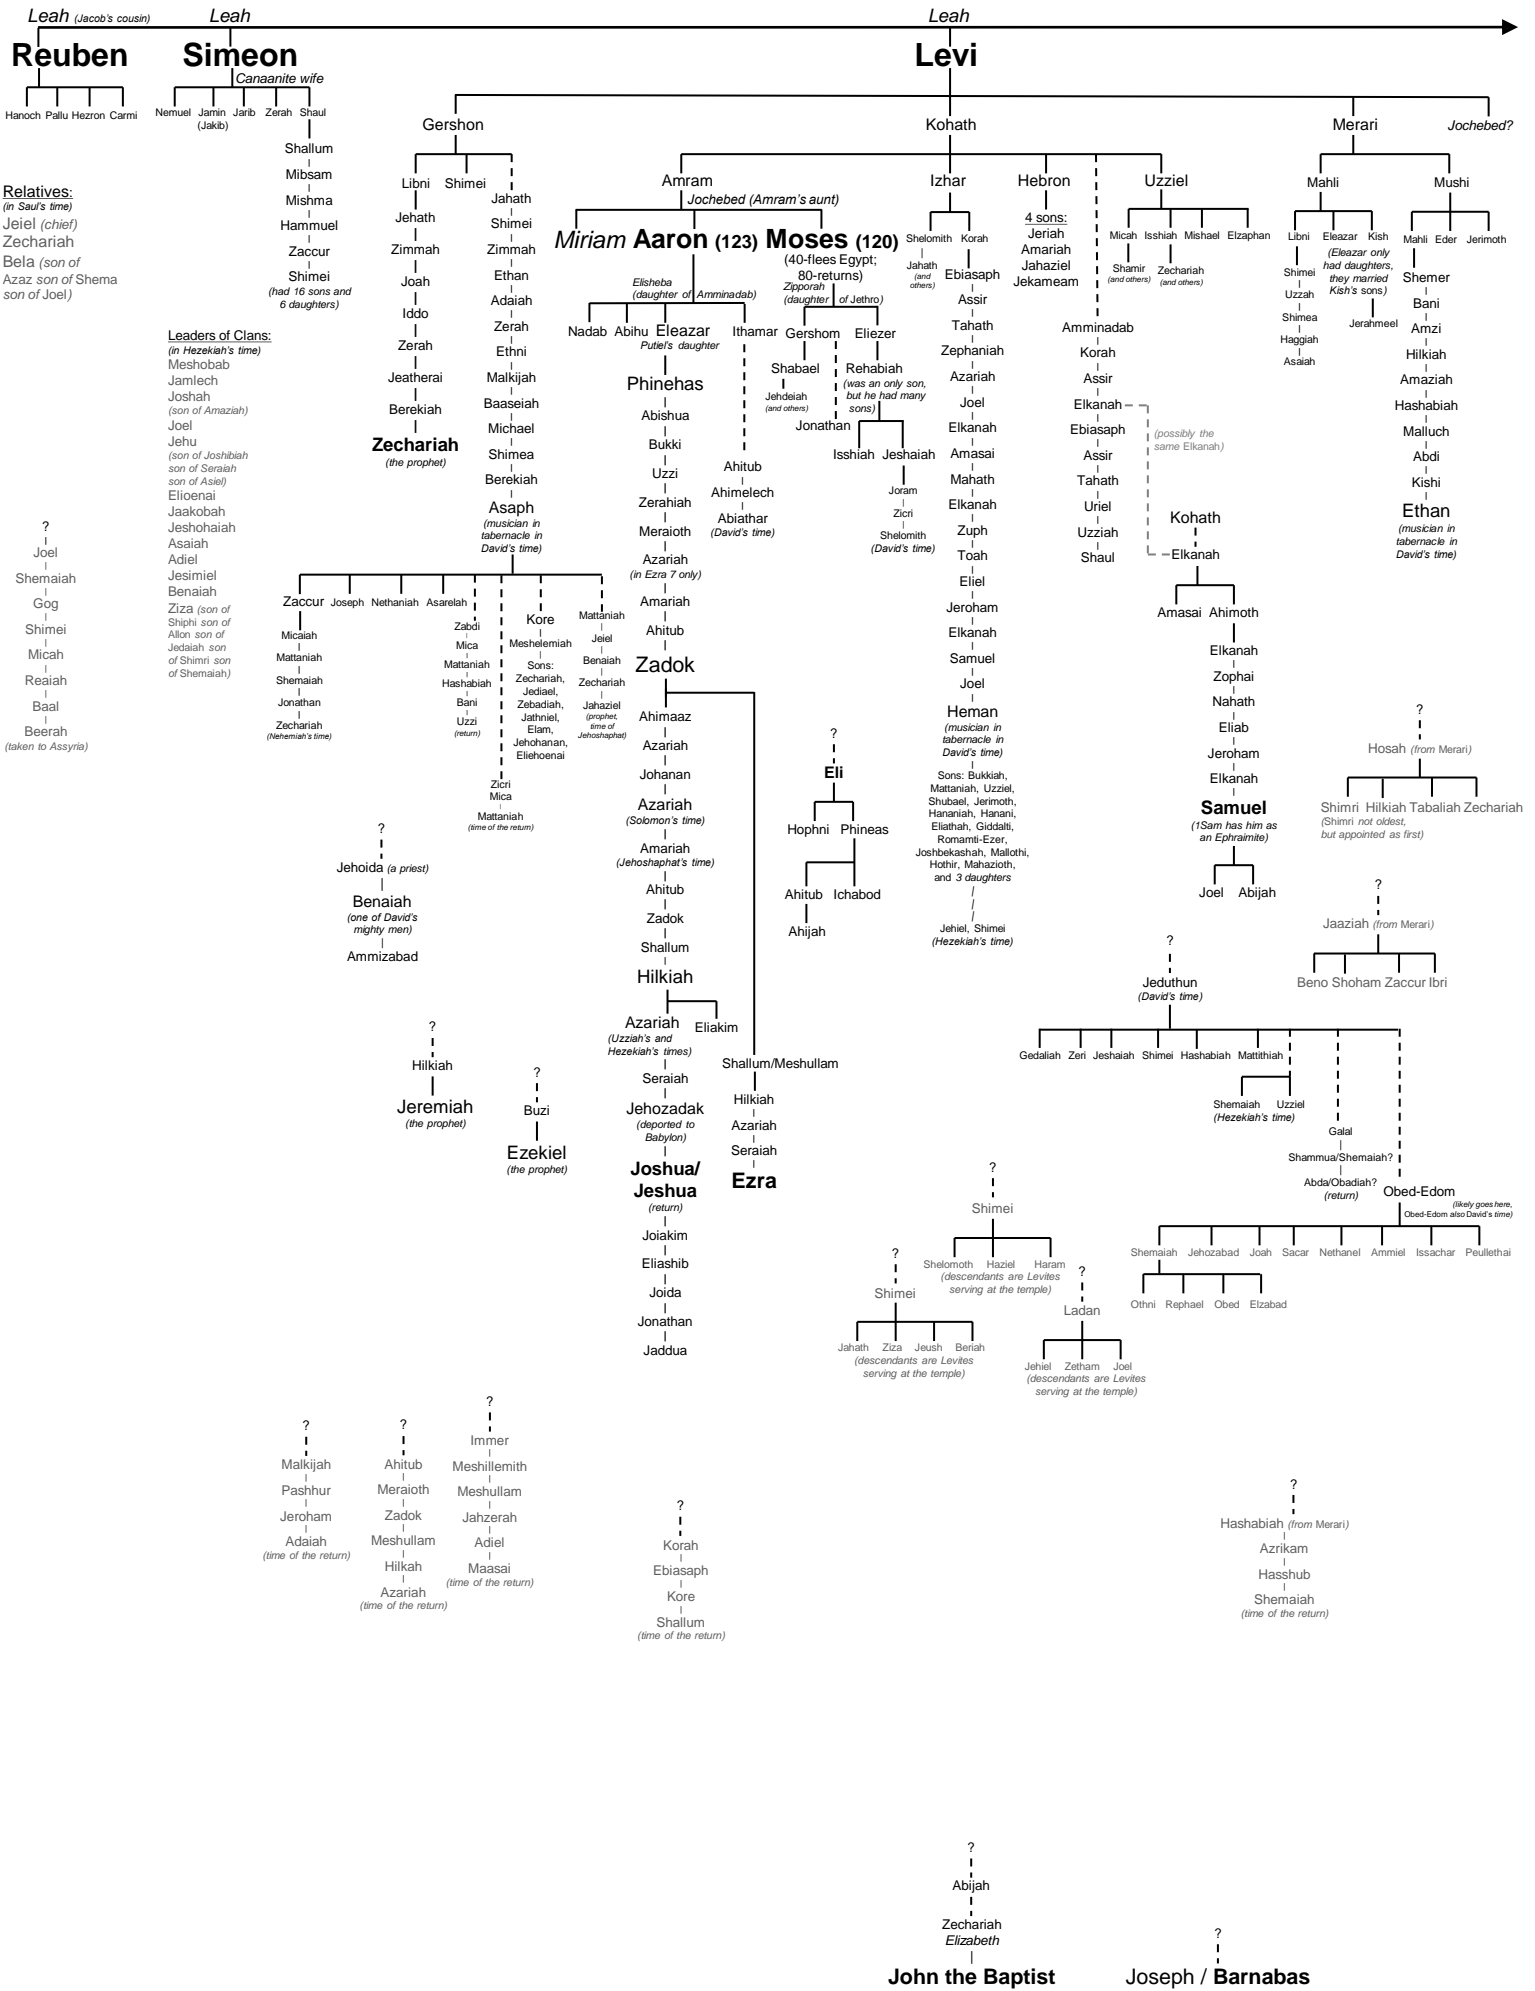

BIBLE FAMILY TREE

Notes:

- Primary Sources: Gen 4, 11, 22, 36; Numbers 26; Judges (various); 1 & 2 Kings (various); 1 Chronicles 1-9, 23; 2 Chronicles (various); Matthew 1; Luke 1, 3
- Females are in italics.
- Relative importance indicated by size and/or boldfacing.
- Names in gray are only found in 1 Chronicles.
- I have added in notes on inconsistencies (e.g. Samuel's ancestry); time periods (e.g. during the return); how long people lived (in parenthesis), judged (j.# of years), or reigned (r.# of years); and bits of relevant extra information (e.g. Jehoram killed his brothers).
- Spellings are from the NIV (1984).

Rachel (Jacob's cousin)

Rachel

???

Joseph (110) (17-bad report; 30-Pharaoh's dreams; 39-reveal to brothers)

Benjamin

other daughter(s)

Asenath, daughter of Potiphera, priest of On

Joshua (110)

tribe of Manasseh
tribe of Ephraim

Saul/Paul