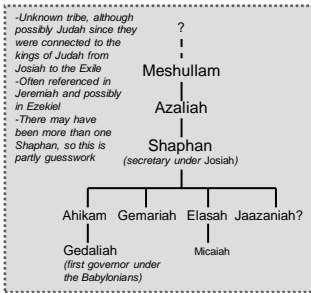

BIBLE FAMILY TREE

Notes:

- Primary Sources: Gen 4, 11, 22, 36; Numbers 26; Judges (various); 1 & 2 Kings (various); 1 Chronicles 1-9, 23; 2 Chronicles (various); Matthew 1; Luke 1, 3
- Females are in italics.
- Relative importance indicated by size and/or boldfacing.
- Names in gray are only found in 1 Chronicles.
- I have added in notes on inconsistencies (e.g. Samuel's ancestry); time periods (e.g. during the return); how long people lived (in parenthesis), judged (j.# of years), or reigned (r.# of years); and bits of relevant extra information (e.g. Jehoram killed his brothers).
- Spellings are from the NIV (1984).

Rachel (Jacob's cousin)

Rachel

???

Joseph (110) (17-bad report; 30-Pharaoh's dreams; 39-reveal to brothers)

Benjamin

other daughter(s)

Asenath, daughter of Potiphera, priest of On

Joshua (110)