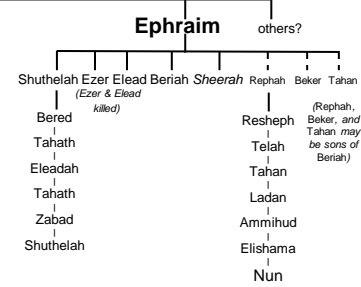

BIBLE FAMILY TREE

Notes:

- Primary Sources: Gen 4, 11, 22, 36; Numbers 26; Judges (various); 1 & 2 Kings (various); 1 Chronicles 1-9, 23; 2 Chronicles (various); Matthew 1; Luke 1, 3
- Females are in italics.
- Relative importance indicated by size and/or boldfacing.
- Names in gray are only found in 1 Chronicles.
- I have added in notes on inconsistencies (e.g. Samuel's ancestry); time periods (e.g. during the return); how long people lived (in parenthesis), judged (j.# of years), or reigned (r.# of years); and bits of relevant extra information (e.g. Jehoram killed his brothers).
- Spellings are from the NIV (1984).

Rachel (Jacob's cousin)

Rachel

???

Joseph (110) (17-bad report; 30-Pharaoh's dreams; 39-reveal to brothers)

Benjamin

other daughter(s)

Asenath, daughter of Potiphera, priest of On

Joshua (110)

tribe of Manasseh
tribe of Ephraim

Saul/Paul