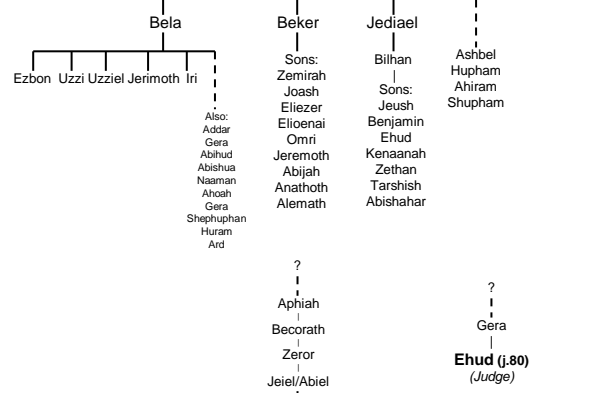

BIBLE FAMILY TREE

Notes:

- Primary Sources: Gen 4, 11, 22, 36; Numbers 26; Judges (various); 1 & 2 Kings (various); 1 Chronicles 1-9, 23; 2 Chronicles (various); Matthew 1; Luke 1, 3
- Females are in italics.
- Relative importance indicated by size and/or boldfacing.
- Names in gray are only found in 1 Chronicles.
- I have added in notes on inconsistencies (e.g. Samuel's ancestry); time periods (e.g. during the return); how long people lived (in parenthesis), judged (j.# of years), or reigned (r.# of years); and bits of relevant extra information (e.g. Jehoram killed his brothers).
- Spellings are from the NIV (1984).

Rachel (Jacob's cousin)

Rachel

???

Joseph (110) (17-bad report; 30-Pharaoh's dreams; 39-reveal to brothers)

Benjamin

other daughter(s)

Asenath, daughter of Potiphera, priest of On

Joshua (110)

tribe of Manasseh
tribe of Ephraim

Saul/Paul