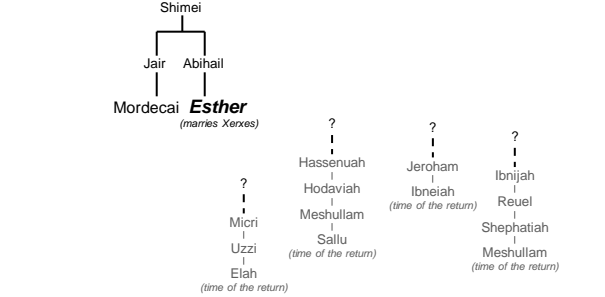

BIBLE FAMILY TREE

Notes:

- Primary Sources: Gen 4, 11, 22, 36; Numbers 26; Judges (various); 1 & 2 Kings (various); 1 Chronicles 1-9, 23; 2 Chronicles (various); Matthew 1; Luke 1, 3
- Females are in italics.
- Relative importance indicated by size and/or boldfacing.
- Names in gray are only found in 1 Chronicles.
- I have added in notes on inconsistencies (e.g. Samuel's ancestry); time periods (e.g. during the return); how long people lived (in parenthesis), judged (j.# of years), or reigned (r.# of years); and bits of relevant extra information (e.g. Jehoram killed his brothers).
- Spellings are from the NIV (1984).

Rachel (Jacob's cousin)

Rachel

???

Joseph (110) (17-bad report; 30-Pharaoh's dreams; 39-reveal to brothers)

Benjamin

other daughter(s)

Asenath, daughter of Potiphera, priest of On

Joshua (110)

tribe of Manasseh
tribe of Ephraim

Saul/Paul