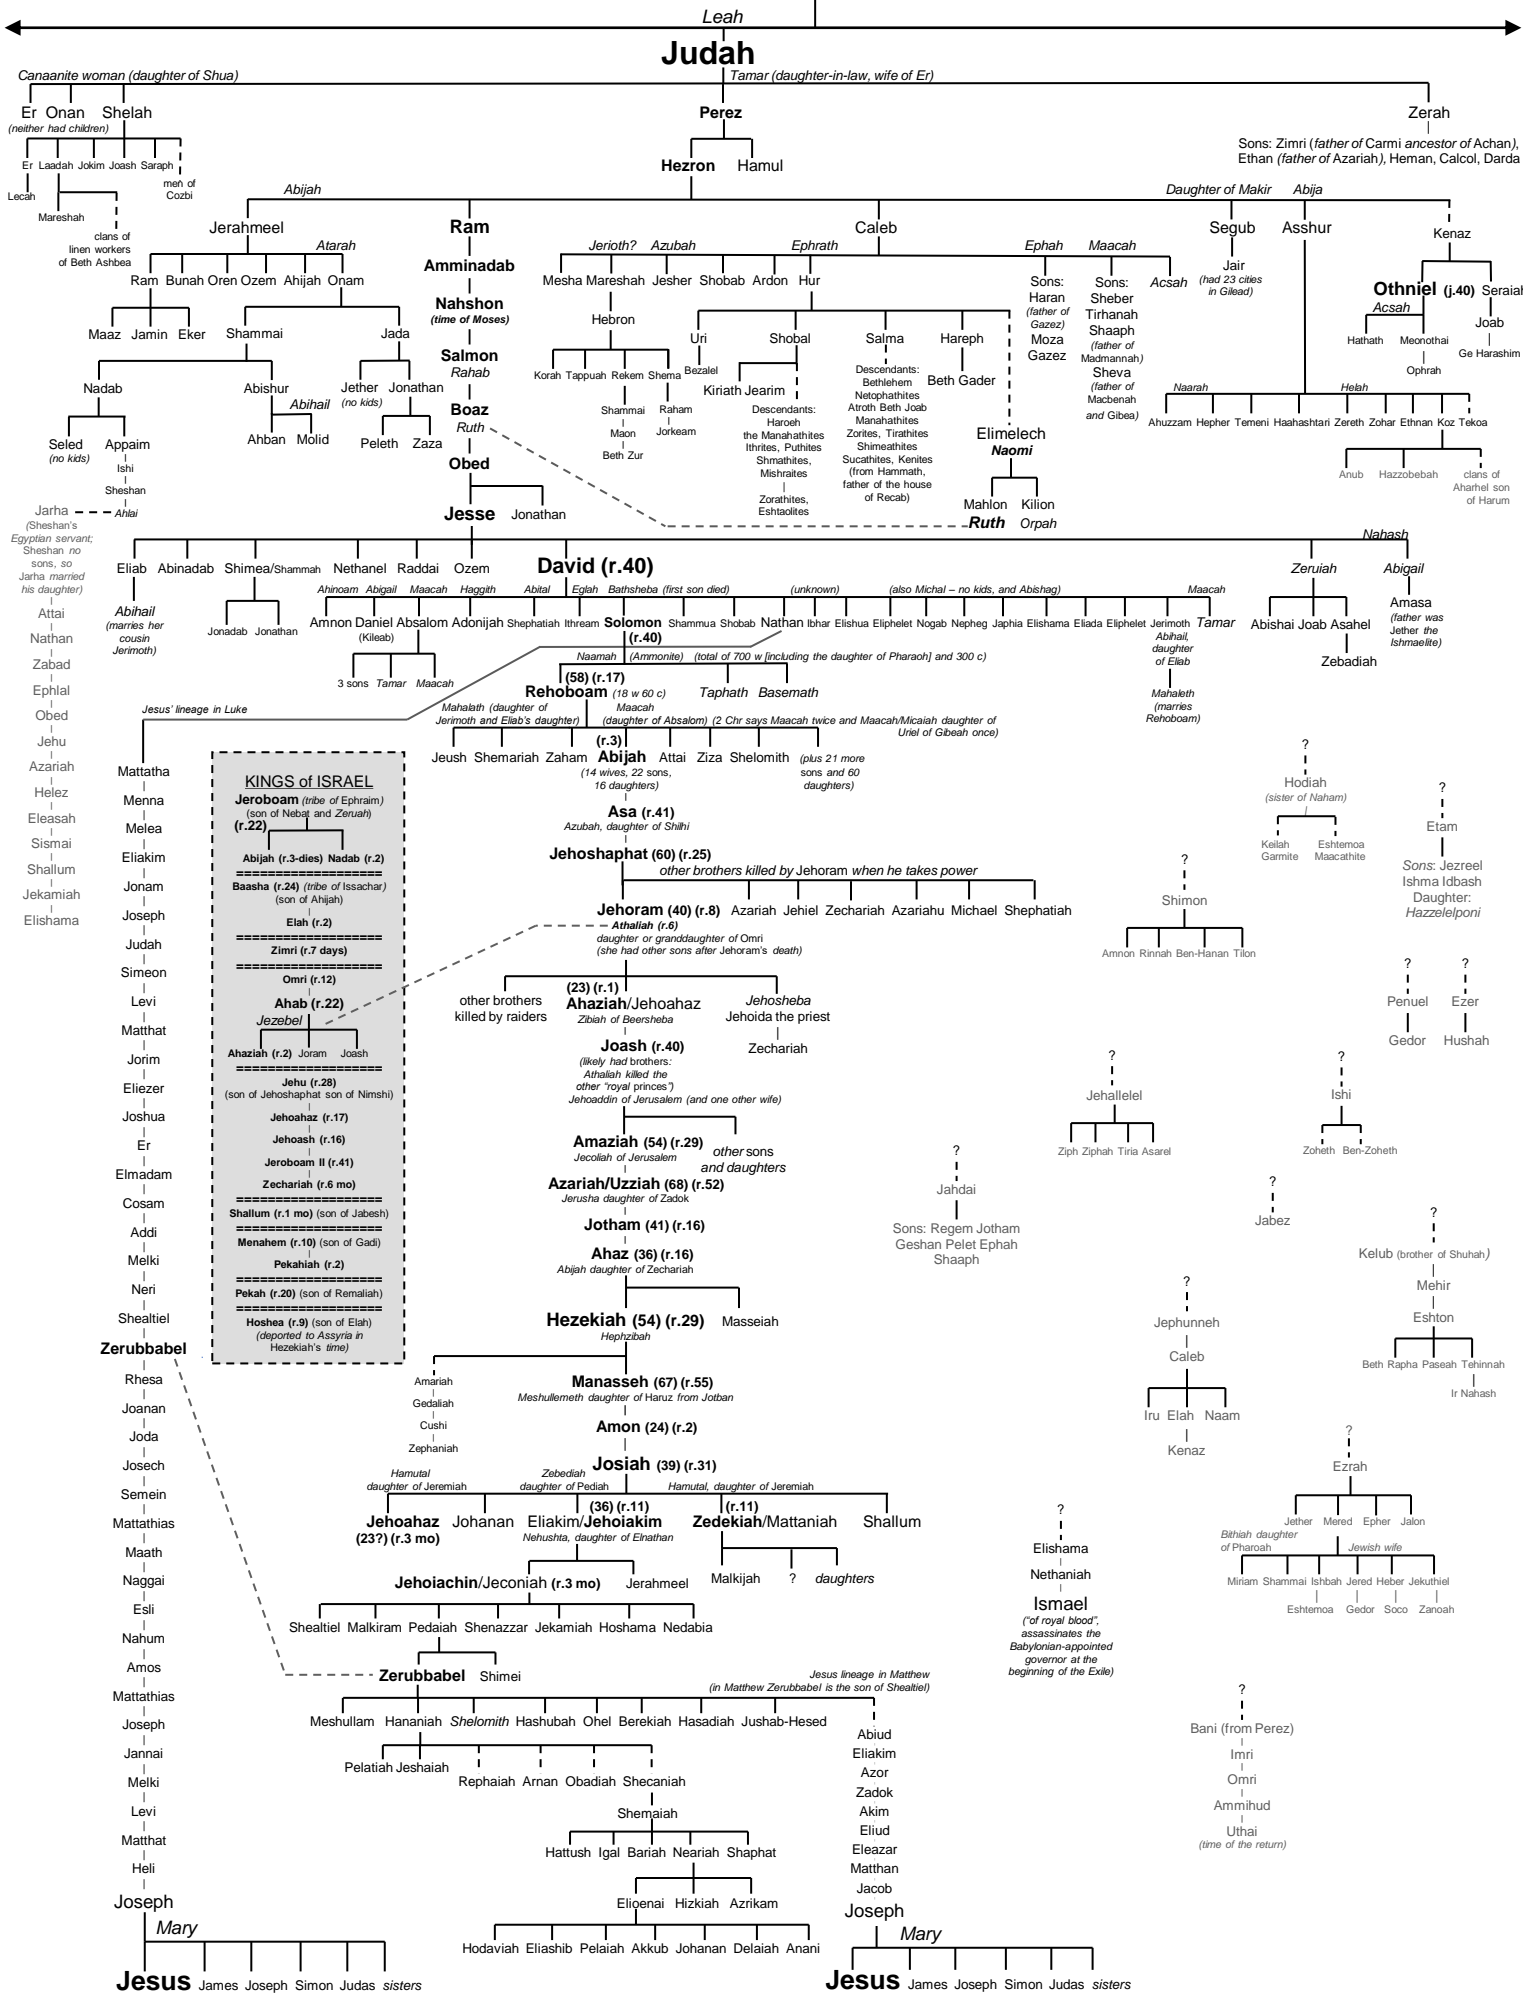

BIBLE FAMILY TREE

Notes:

- Primary Sources: Gen 4, 11, 22, 36; Numbers 26; Judges (various); 1 & 2 Kings (various); 1 Chronicles 1-9, 23; 2 Chronicles (various); Matthew 1; Luke 1, 3
- Females are in italics.
- Relative importance indicated by size and/or boldfacing.
- Names in gray are only found in 1 Chronicles.
- I have added in notes on inconsistencies (e.g. Samuel's ancestry); time periods (e.g. during the return); how long people lived (in parenthesis), judged (j.# of years), or reigned (r.# of years); and bits of relevant extra information (e.g. Jehoram killed his brothers).
- Spellings are from the NIV (1984).

Rachel (Jacob's cousin)

Rachel

???

Joseph (110) (17-bad report; 30-Pharaoh's dreams; 39-reveal to brothers)

Benjamin

other daughter(s)

Asenath, daughter of Potiphera, priest of On

Joshua (110)

tribe of Manasseh
tribe of Ephraim

Saul/Paul