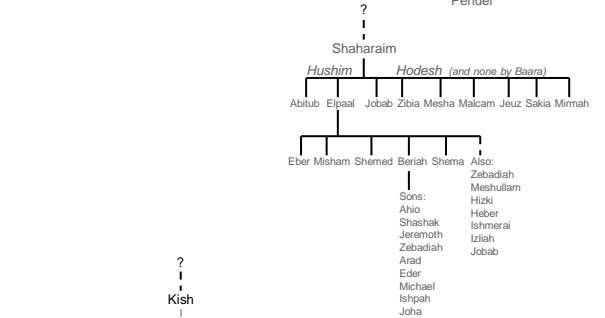

BIBLE FAMILY TREE

Notes:

- Primary Sources: Gen 4, 11, 22, 36; Numbers 26; Judges (various); 1 & 2 Kings (various); 1 Chronicles 1-9, 23; 2 Chronicles (various); Matthew 1; Luke 1, 3
- Females are in italics.
- Relative importance indicated by size and/or boldfacing.
- Names in gray are only found in 1 Chronicles.
- I have added in notes on inconsistencies (e.g. Samuel's ancestry); time periods (e.g. during the return); how long people lived (in parenthesis), judged (j.# of years), or reigned (r.# of years); and bits of relevant extra information (e.g. Jehoram killed his brothers).
- Spellings are from the NIV (1984).

Rachel (Jacob's cousin)

Rachel

???

Joseph (110) (17-bad report; 30-Pharaoh's dreams; 39-reveal to brothers)

Benjamin

other daughter(s)

Asenath, daughter of Potiphera, priest of On

Joshua (110)

tribe of Manasseh
tribe of Ephraim

Saul/Paul