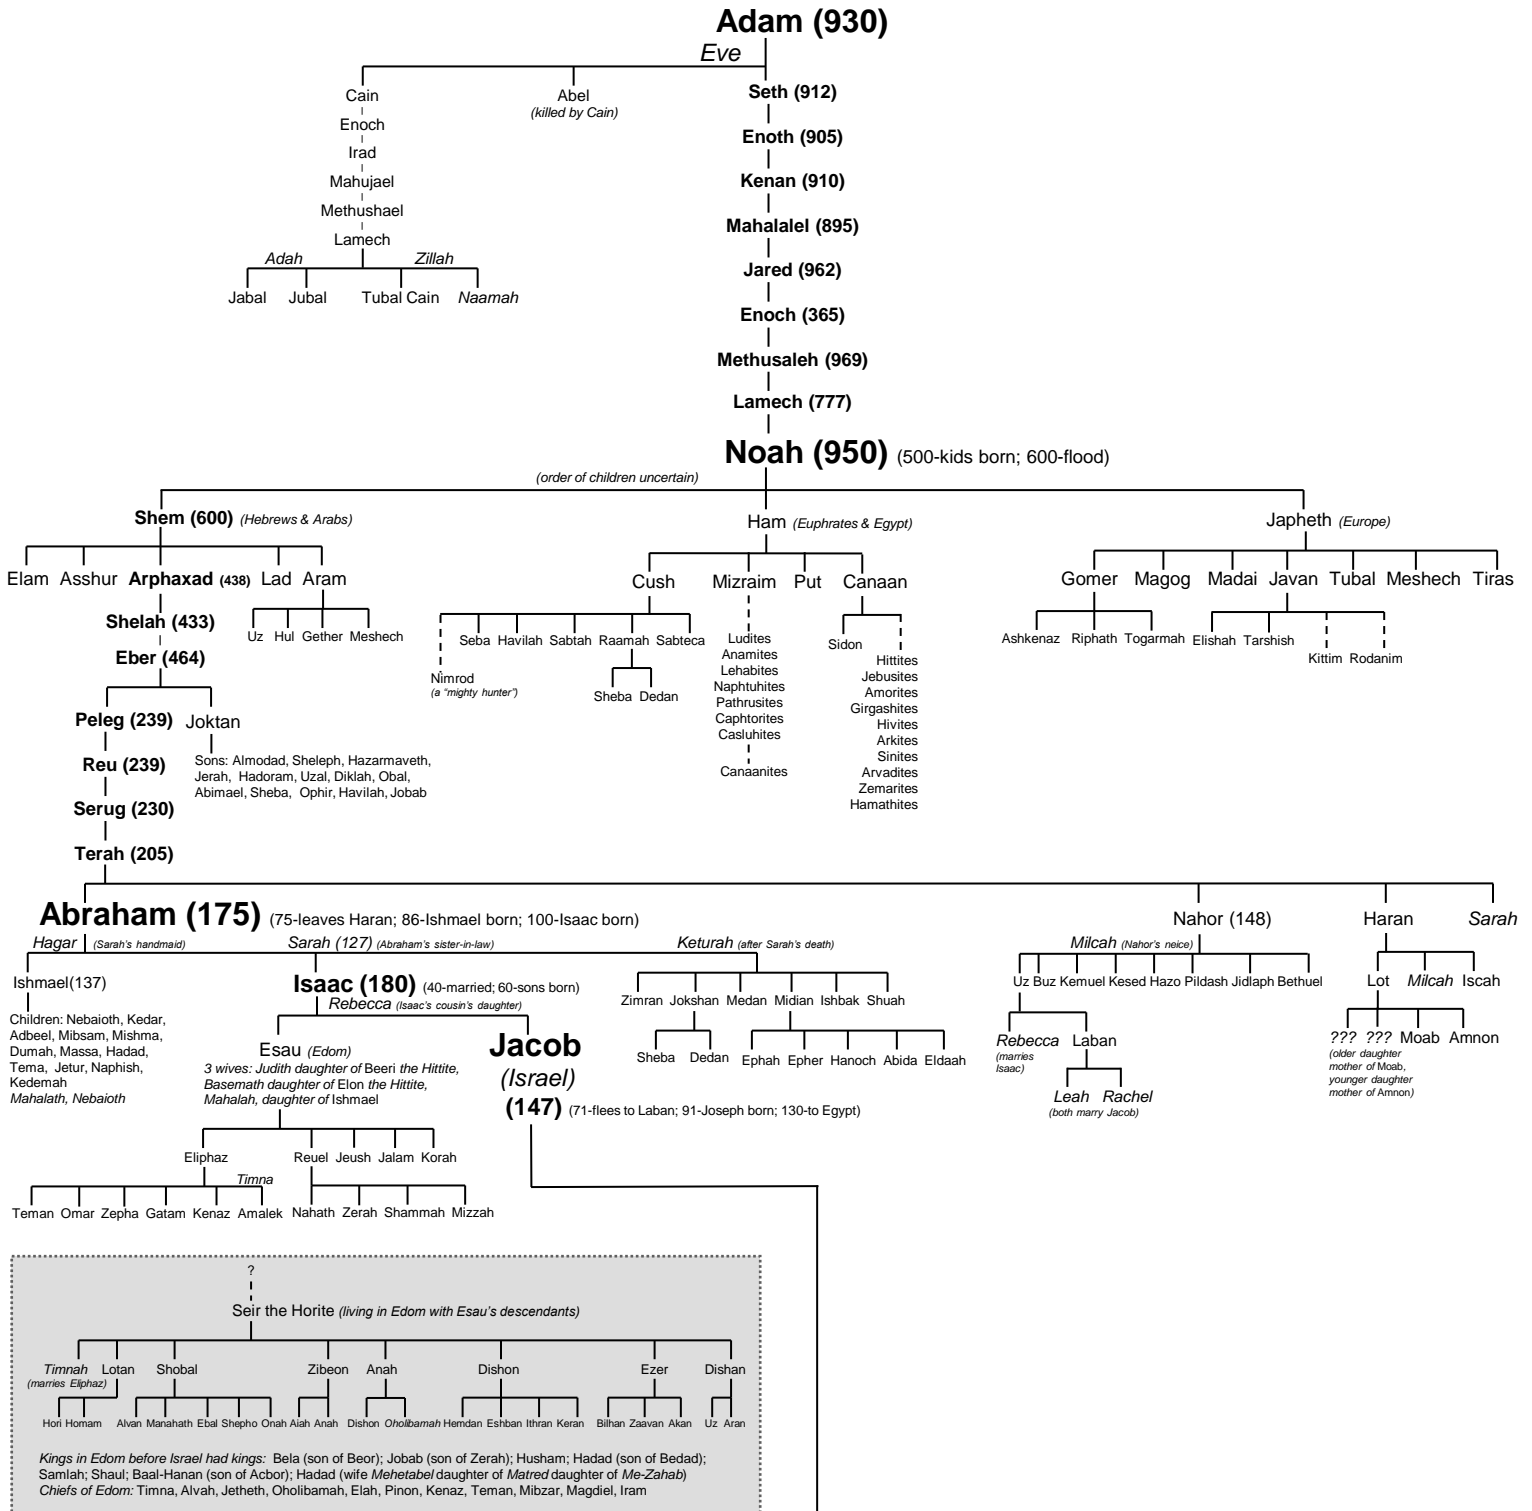

BIBLE FAMILY TREE

Notes:

- Primary Sources: Gen 4, 11, 22, 36; Numbers 26; Judges (various); 1 & 2 Kings (various); 1 Chronicles 1-9, 23; 2 Chronicles (various); Matthew 1; Luke 1, 3
- Females are in italics.
- Relative importance indicated by size and/or boldfacing.
- Names in gray are only found in 1 Chronicles.
- I have added in notes on inconsistencies (e.g. Samuel's ancestry); time periods (e.g. during the return); how long people lived (in parenthesis), judged (j.# of years), or reigned (r.# of years); and bits of relevant extra information (e.g. Jehoram killed his brothers).
- Spellings are from the NIV (1984).

Rachel (Jacob's cousin)

Rachel

???

Joseph (110) (17-bad report; 30-Pharaoh's dreams; 39-reveal to brothers)

Benjamin

other daughter(s)

Asenath, daughter of Potiphera, priest of On

Joshua (110)

tribe of Manasseh
tribe of Ephraim

Saul/Paul