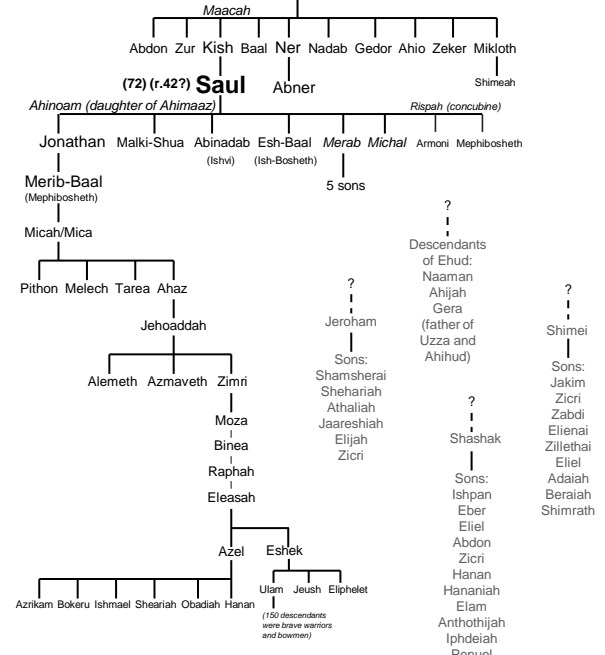

BIBLE FAMILY TREE

Notes:

- Primary Sources: Gen 4, 11, 22, 36; Numbers 26; Judges (various); 1 & 2 Kings (various); 1 Chronicles 1-9, 23; 2 Chronicles (various); Matthew 1; Luke 1, 3
- Females are in italics.
- Relative importance indicated by size and/or boldfacing.
- Names in gray are only found in 1 Chronicles.
- I have added in notes on inconsistencies (e.g. Samuel's ancestry); time periods (e.g. during the return); how long people lived (in parenthesis), judged (j.# of years), or reigned (r.# of years); and bits of relevant extra information (e.g. Jehoram killed his brothers).
- Spellings are from the NIV (1984).

Rachel (Jacob's cousin)

Rachel

???

Joseph (110) (17-bad report; 30-Pharaoh's dreams; 39-reveal to brothers)

Benjamin

other daughter(s)

Asenath, daughter of Potiphera, priest of On

Joshua (110)

tribe of Manasseh
tribe of Ephraim

Saul/Paul